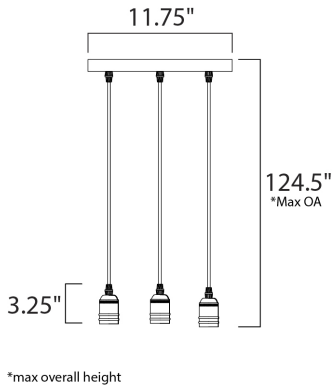

MEASUREMENTS

- DIMENSION : 11.75" L x 11.75" W x 3.25" H
- MAX OAH : 124.5" OAH
- CANOPY : 11.75" W x 1" H x 11.75" L
- HANGING WEIGHT : 3.3 lb
- WIRE LENGTH : 120"

LAMPING

- INPUT VOLTAGE : 120V
- BULB : 3 x 60W Incandescent E26 Medium , 180W Total
- BULB INCLUDED : (Not Included)
- DIMMABLE : Yes

FINISHES OPTION

 Black / Antique Brass (BKAB)

MATERIAL

Steel, Aluminum

RATINGS

cETLus
Dry Location

ADDITIONAL

SLOPE: 120
OPERATING TEMPERATURE:
-20°C (-4°F), 40°C (104°F)